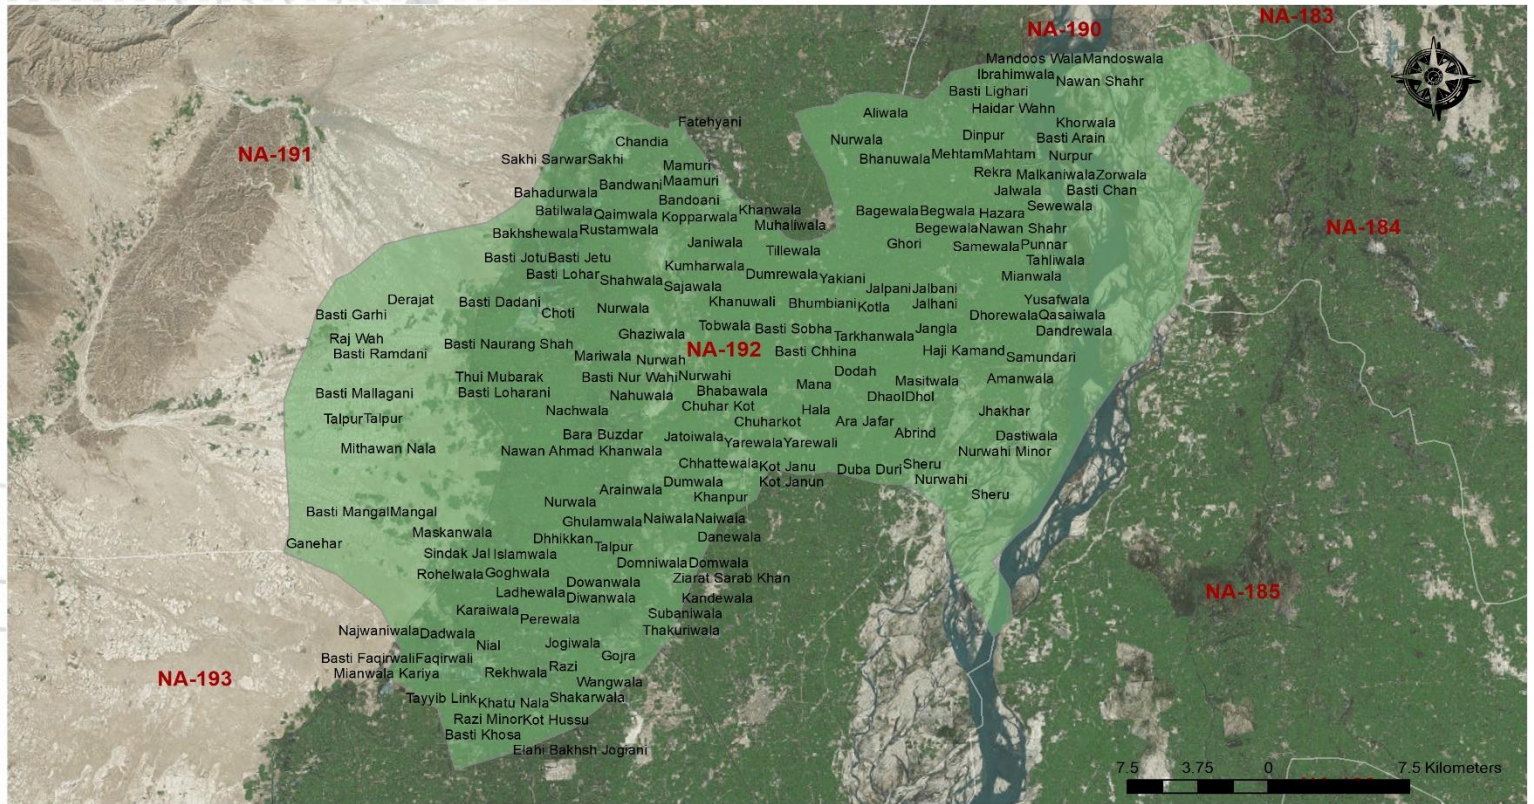

CONSTITUENCY PROFILE

NA-192 DERA GHAZI KHAN-IV PUNJAB

CONSTITUENCY POPULATION

694,331

VOTER STATISTICS

Male **173,339**

Female **129,098**

Total **302,437**

44% of the total population are registered as voters

POLLING STATIONS

20 Male 20 Female 198 Combined 238 Total

Number of polling stations where registered voters exceed 1,200 **134**

POLLING BOOTHS

431 Male 338 Female 769 Total

AVERAGE VOTER AT POLLING STATION **1,271** AVERAGE VOTER AT POLLING BOOTH **393**

LIST OF CONTESTING CANDIDATES

#	Name	Name of Political Party
1	Ahmad Bakhsh	Allah-o-Akbar Tehreek
2	Sirdar Muhammad Khan Leghari	Pakistan Tehreek-e-Insaf
3	Sardar Muhammad Irfan Ullah Khosa	Pakistan Peoples Party Parliamentarians
4	Syed Munir Hussain	Tehreek-e-Labaik Pakistan
5	Makhdoom Syed Ejaz Hussain Naqvi	Pakistan Justice & Democratic Party
6	Mian Muhammad Shehbaz Sharif	Pakistan Muslim League (Nawaz)